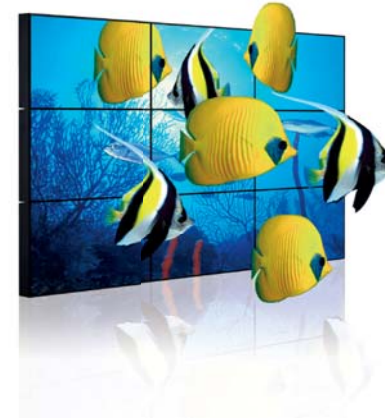

Outdoor Displays

Model	H466SC	H466SL	H466ST	H466AC	H466AL	H466AT	
Panel	Screen Size	116,84 cm | 46"	116,84 cm | 46"	116,84 cm | 46"	116,84 cm | 46"	116,84 cm | 46"	
	Transflective Panel	No	No	Yes	No	No	Yes
	Resolution	1366 x 768	1366 x 768	1366 x 768	1366 x 768	1366 x 768	1366 x 768
	Brightness (cd/m²; typ.)	1500	2500	2400 (3000 at 80K lux)	1500	2500	2400 (3000 at 80K lux)
	Contrast Ratio	3000 : 1	4.000 : 1	2900 : 1	3000 : 1	4.000 : 1	2900 : 1
	Backlight type	CCFL	LED	CCFL	CCFL	LED	CCFL

Transflective Displays

Model	D407MLT	D466MLT	D471MLT	D557MLT	
Panel	Screen Size	101,6 cm | 40"	116,8 cm | 46"	119,4 cm | 47"	116,8 cm | 55"
	Resolution	1920 x 1080	1366 x 768	1920 x 1080	1920 x 1080
	Brightness (Typ)	900 cd/m²	2400 cd/m²	1540 cd/m²	1150 cd/m²
	Brightness max. (at 80K lux conditions)	1200 cd/m²	3000 cd/m²	2100 cd/m²	1500 cd/m²
	Contrast Ratio	3000:1	3000:1	1200:1	2300:1

Stereoscopic 3D Displays

Model Name	W243S	S320D	S465D	S468FL	
3D Technology	Features: Micro-Circular Polarizing Filter, Horizontal interlaced, 2D/3D compatible, Real-Time 3D Conversion				
Panel	Size (diagonale)	61 cm (24")	81,82 cm (32")	116.8 cm (46")	116.8 cm (46")
	Contrast Ratio	1,000:1 / 10,000:1 (DCR)	3,000:1 / 6,000:1 (DCR)	4,000:1 / 6,000:1 (DCR)	3,000:1
	Brightness	300 cd/m² (typical)	450 cd/m² (typical)	450 cd/m² (typical)	700 cd/m² (typical)

More products and details at: www.hyundaiit.eu/catalogue

More
than just
a Display.